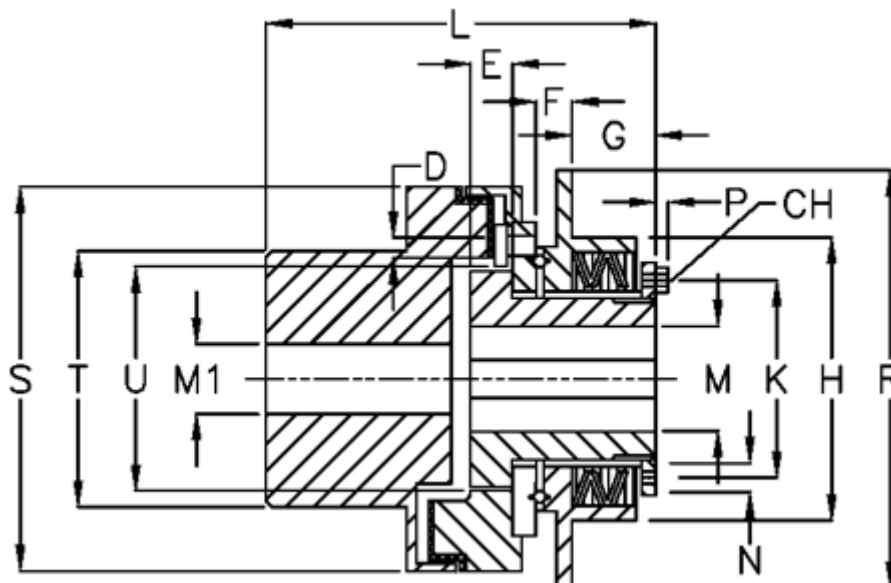

Article number: 46962531

Description: Synchron mini G 25 S

Measures

D	= 6xM5	L	= 98.0	U = 48
Disc spring mounting	= 5x1S	M1 max	= 35	
Disc spring version	= S - light	M max	= 25	
E	= 17.0	M min	= 10	
F	= 7.0	P	= 4.0	
G	= 23.0	R	= 100	
H	= 74	S	= 82	
K	= 54	T	= 53	